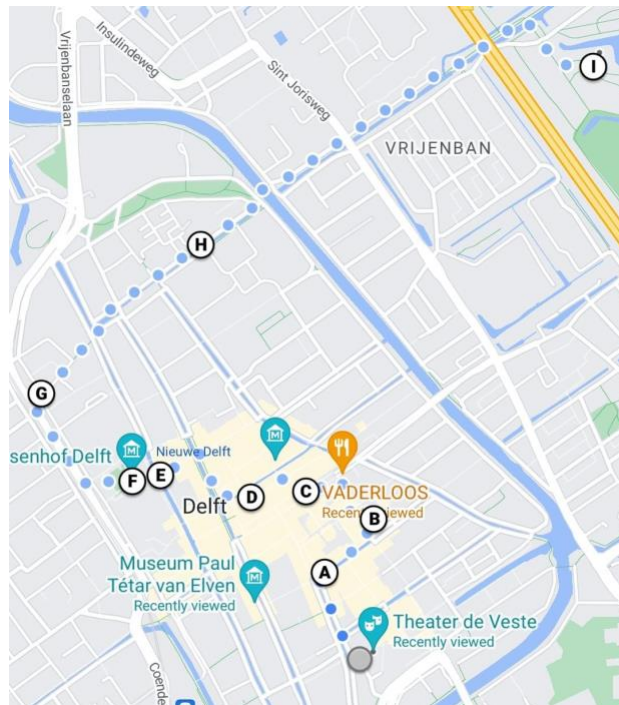

# NCK walk through Delft

Route:

<https://goo.gl/maps/TNfNowoYNCeYbpS17>

Details:

- Google Forms: <https://forms.gle/yDfWNmixthksnKFu9>
- You can participate as a group or an individual
- Letters on the map approximately correspond answer locations (Google Maps App)
- For each correct answer you receive 1 point
- For each correct BONUS answer you receive 2 points
- Creative and fun answers will be rewarded with extra points
  
- Most points group/individual gets a prize
- Most creative answer/picture/video gets a prize