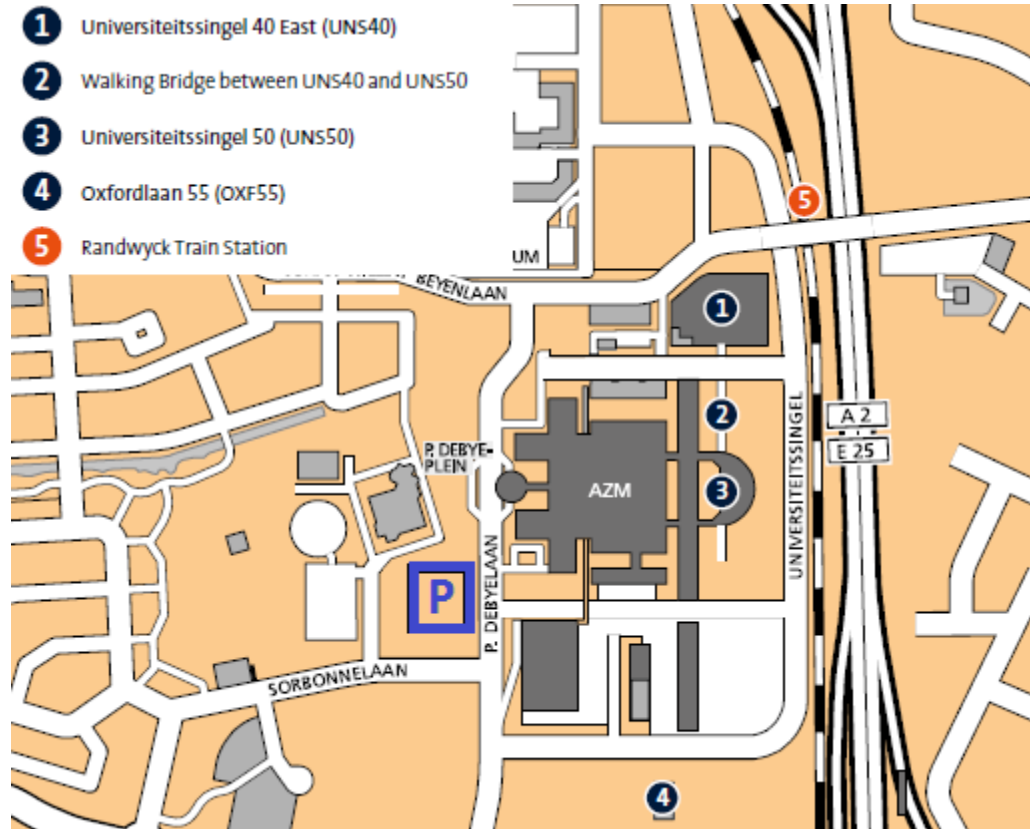

Route & Maps

Map of Randwijck

[Google maps.](#)

Directions to UNS40/UNS50

By train: When you are at Maastricht central train station, there are 7 trains per hour to 'Maastricht Randwyck', they leave at 03, 13, 24, 33, 43, 49, and 54 minutes past every hour.

By car:

- A2/E25 from the north: Exit Mecc, Randwyck, Academische ziekenhuis, Maastricht Zuid (exit no. 55)
- A2/E25 from the south: Exit Grondsveld, Mecc, Academisch ziekenhuis. Follow 'Academisch ziekenhuis'
- Follow 'Sorbonnelaan' and park at the P. Debeyelaan.
-

[Google: route planner to UNS 40](#) Postal code: 6229ER

By bus: lines 2, 5, 7, 57 and 10.

- Bus 2 to "De Heeg", your stop is: "MUMC"
- Bus 5 to "Eijsden", your stop is: "MUMC"
- Bus 10 to "Station Randwijck" or "Gulpen", your stop is: "NS Randwijck"
- Bus 57 to "Gulpen via Mheer", your stop is: "MUMC".

On foot: Randwyck locations are a few minutes' walk from the Randwyck station, or 30 mins. from Maastricht Central.

Directions from UNS40/UNS50

[.Live departure times busstop MUMC](#)

[Live departure times busstop NS Randwijck](#)